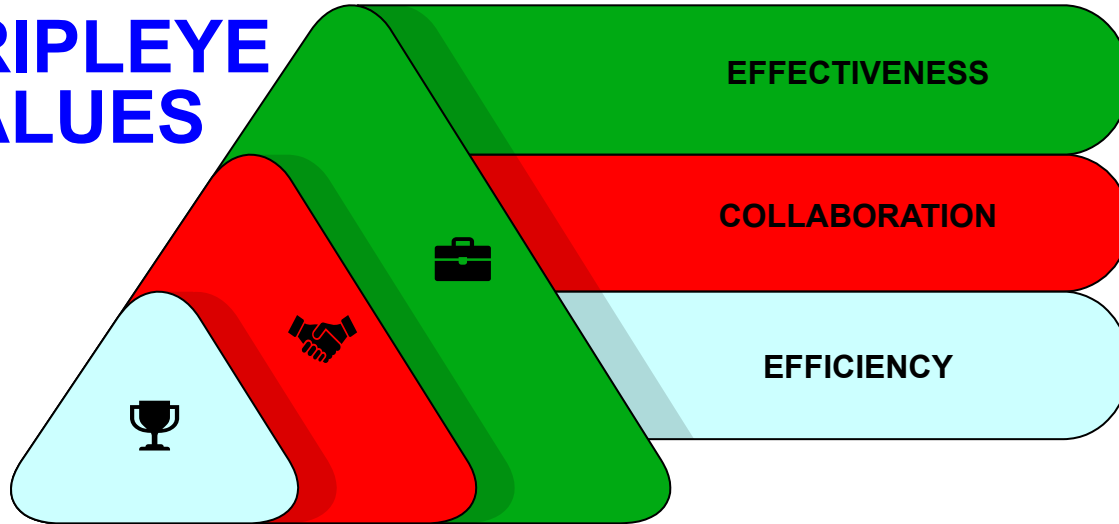

TRIPLEYE HELPS ITS CLIENTS IN FOSTERING A
GREENER FUTURE THROUGH LIFE CYCLE
ASSESSMENTS AND RESOURCE RECOVERY BY
PUSHING THE BOUNDARIES OF
ENVIRONMENTAL INNOVATION; FOCUSING
ON STREAMLINING IMPACT, STANDARDIZING
GREEN BUILDING PRACTICES AND
CHAMPIONING ENERGY RECOVERY, WHILE
TAKING LEAN APPROACH TO PROJECT
MANAGEMENT

TRIPLEYE VALUES

STANDARDIZATION & MEASURING PORTFOLIO

Measuring of environmental impact

Life cycle improvement and impact assessment: Solutions for IoT Circularity and AI Reporting

OHS environmental aspect measurements: Emissions monitoring, reporting and verification (MRV)